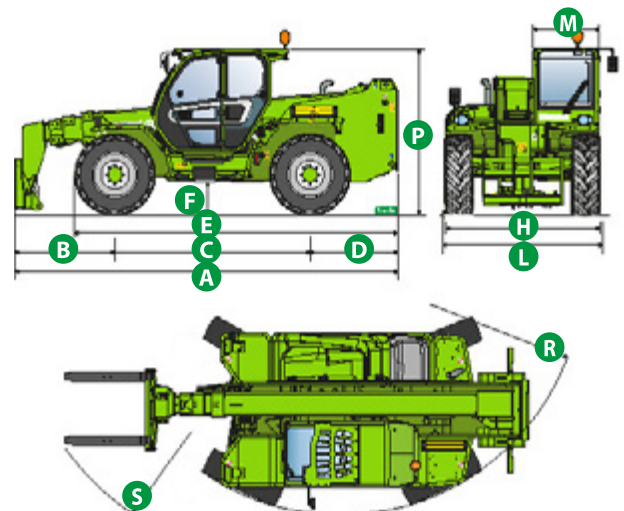

High Capacity Telehandlers

P72.10 PLUS

PERFORMANCE AND FEATURES	P72.10 PLUS		
Performance			
Total unladen weight (kg)	11300		
Maximum capacity (kg)	7200		
Lifting height (m)	9,55		
Maximum reach (m)	5,2		
Maximum operating height (m)	6,56		
Maximum operating reach (m)	2		
Capacity at maximum height (kg)	4000		
Capacity at maximum reach (kg)	2100		
Lateral boom movement (mm)	± 250		
Tilting correction (%)	± 8		
Boom sections	2		
PowerTrain			
Turbo motor	PERKINS 904J		
Displacement/cylinders	3600/4		
Engine Power (kW/HP)	85,9/115		
Anti-pollution technology	STAGE V, SCR+DPF+DOC		
Reversible fan	●		
Maximum speed (km/h)	40		
Fuel tank (l)	140		
AdBlue tank (l)	18		
Hydrostatic transmission	● - 2V		
EPD	Plus		
Auto-revving joystick	●		
Axles - Reducers	Drop portal - RR700		
Machine brakes	Dry discs		
Automatic parking brake	●		
Hydraulic			
Hydraulic pump	LS		
Flow rate/pressure (l/min - bar)	108 - 250		
Hydraulic tank	100		
Hydraulic outlet at the top of the boom	●		
Rear hydraulic outlets	○		
Cab			
Cab configuration	ECO		
ASCS Adaptive Stability Control System	Full		
FOPS LIV II cab	●		
ROPS cab	●		
Cab commands	Electronic joystick control		
Tilting Cab	-		
Reverse shuttle	Dual reverse		
Configuration			
Cab suspension	-		
Boom suspension	-		
Suspension on axles	-		
Work headlights on cab	○		
Sun blind	○		
Tac-lock	●		
Provision for a platform	○		
Two floating forks	●		
Inching-Control	●		
Four-wheel drive	●		
Four-wheel steering	●		
Three steering modes	●		
Standard tyres	400/70-24		
Optional tyres	445/65 R22,5; 18R22,5		
Stabilisers	-		
Turret rotation	-		
Type approval as an agricultural tractor	-		
Approval with PNEUMATIC braking	-		
Approval with HYDRAULIC braking	-		
PTO	-		
3-point linkage	-		

- Not Available
● Standard
○ Optional

Load charts

Dimensions

	P72.10 PLUS		
A (mm)	5480		
B (mm)	1255		
C (mm)	2920		
D (mm)	1304		
E (mm)	4815		
F (mm)	450		
H (mm)	2240		
L (mm)	-		
M (mm)	1010		
P (mm)	2500		
R (mm)	3970		
S (mm)	4990		