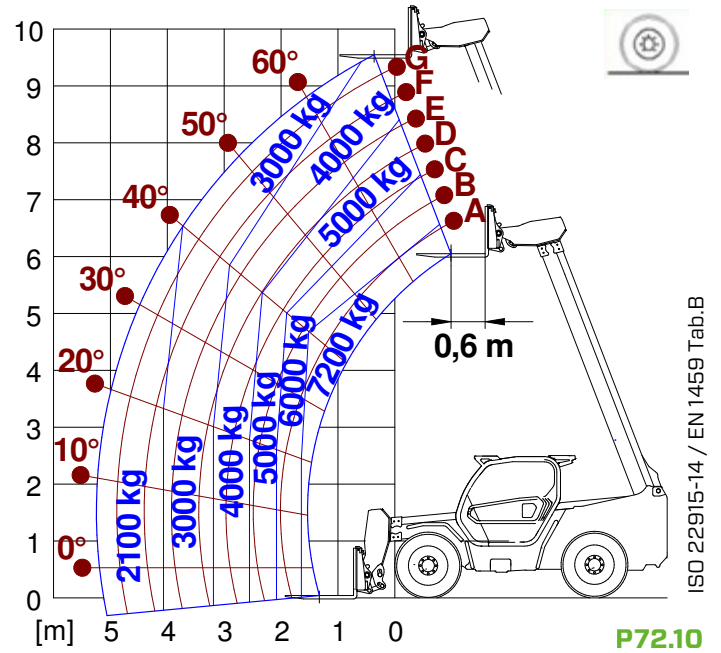

High Capacity Telehandlers

P72.10 PLUS

PERFORMANCE AND FEATURES	P72.10 PLUS		
Performance			
Total unladen weight (kg)	11300		
Maximum capacity (kg)	7200		
Lifting height (m)	9,55		
Maximum reach (m)	5,2		
Maximum operating height (m)	6,56		
Maximum operating reach (m)	2		
Capacity at maximum height (kg)	4000		
Capacity at maximum reach (kg)	2100		
Lateral boom movement (mm)	± 250		
Tilting correction (%)	± 8		
Boom sections	2		
PowerTrain			
Turbo motor	PERKINS 904J		
Displacement/cylinders	3600/4		
Engine Power (kW/HP)	85,9/115		
Anti-pollution technology	STAGE V, SCR+DPF+DOC		
Reversible fan	●		
Maximum speed (km/h)	40		
Fuel tank (l)	140		
AdBlue tank (l)	18		
Hydrostatic transmission	● - 2V		
EPD	Plus		
Auto-revving joystick	●		
Axles - Reducers	Drop portal - RR700		
Machine brakes	Dry discs		
Automatic parking brake	●		
Hydraulic			
Hydraulic pump	LS		
Flow rate/pressure (l/min - bar)	108 - 250		
Hydraulic tank	100		
Hydraulic outlet at the top of the boom	●		
Rear hydraulic outlets	○		
Cab			
Cab configuration	ECO		
ASCS Adaptive Stability Control System	Full		
FOPS LIV II cab	●		
ROPS cab	●		
Cab commands	Electronic joystick control		
Tilting Cab	-		
Reverse shuttle	Dual reverse		
Configuration			
Cab suspension	-		
Boom suspension	-		
Suspension on axles	-		
Work headlights on cab	○		
Sun blind	○		
Tac-lock	●		
Provision for a platform	○		
Two floating forks	●		
Inching-Control	●		
Four-wheel drive	●		
Four-wheel steering	●		
Three steering modes	●		
Standard tyres	400/70-24		
Optional tyres	445/65 R22,5; 18R22,5		
Stabilisers	-		
Turret rotation	-		
Type approval as an agricultural tractor	-		
Approval with PNEUMATIC braking	-		
Approval with HYDRAULIC braking	-		
PTO	-		
3-point linkage	-		

- Not Available
● Standard
○ Optional

Load charts

Dimensions

	P72.10 PLUS		
A (mm)	5480		
B (mm)	1255		
C (mm)	2920		
D (mm)	1304		
E (mm)	4815		
F (mm)	450		
H (mm)	2240		
L (mm)	-		
M (mm)	1010		
P (mm)	2500		
R (mm)	3970		
S (mm)	4990		